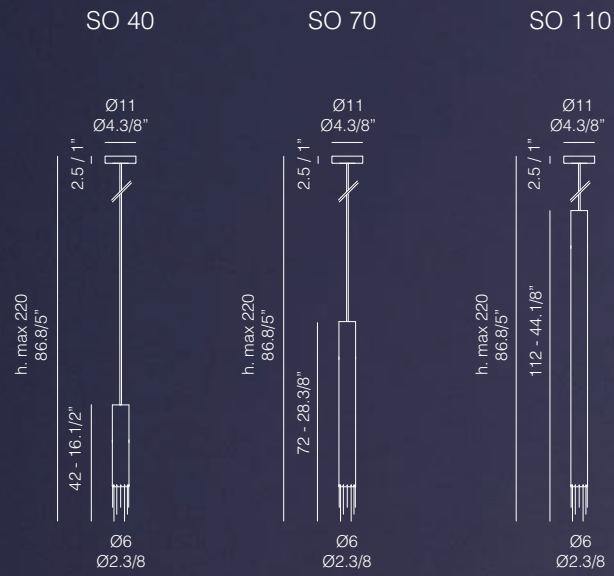

ECLISSE tube

design Brian Rasmussen

1 x GU10
suitable for led lamps
CE IP 20

AP

ECLAPTUB
Bronze / Bronzo € 201,00

ECLAPTUBNE
Black / Nero € 201,00

ECLAPTUBO
Brushed gold / Oro spazzolato € 230,00

2 x GU10
suitable for led lamps
ADA CE IP 20