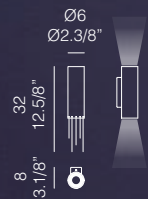

ECLAPTUB
Bronze / Bronzo € 201,00

ECLAPTUBNE
Black / Nero € 201,00

ECLAPTUBO
Brushed gold / Oro spazzolato € 230,00

2 x GU10
suitable for led lamps
ADA CE IP 20