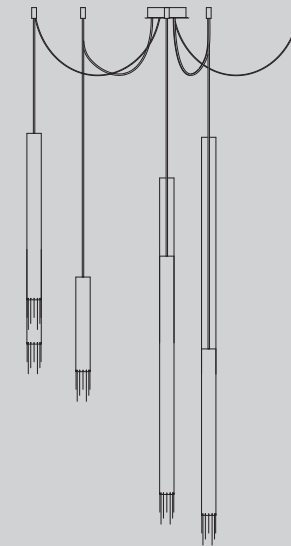

Following the extraordinary success the ECLISSE collection is getting bigger and more versatile. The new TUBE version presents itself as Suspension, Ceiling and Wall sconce. Both Suspension and ceiling version have 3 different sizes which, combined with the 3 finishes of the metal structure, creates a large variety of possibilities. The metal structure, Suspension & Wall version: Ø 60 mm Ceiling version: Ø 100 mm, is a 2 mm thick extruded aluminium tube. The wall sconce has the possibility of a double light emission creating a characteristic light effect on the surrounding wall.

CODICI ECLISSE GLASS

Codici ECLISSE GLASS ▶ codice ECLISSE + alla fine **G** (glass) + **C** (cristallo) oppure **A** (ambrai) Es. Eclisse Tube SO 40 struttura nera/ vetro ambra ▶ **ECLSOTUB40NE** ▶ **ECLSOTUB40NEGA**

PL 50

ECLPLTUB50
Bronze / Bronzo

ECLPLTUB50NE
Black / Nero

ECLPLTUB50O
Brushed gold / Oro spazzolato

Doppia emissione luminosa / Double light emission

ECLISSE tube

design Brian Rasmussen

Ø16
Ø6.1/4"

Ø18
Ø7.1/8"

CANOPY / ROSONE

COMPO9LBC
White Canopy /
Rosone Bianco
RAL 9010

SO COMPO 9L

3x ECLSOTUB40X
Bronze / Bronzo

3x ECLSOTUB40NEX
Black / Nero

3x ECLSOTUB400X
Brushed gold
/ Oro spazzolato

SO COMPO 9L