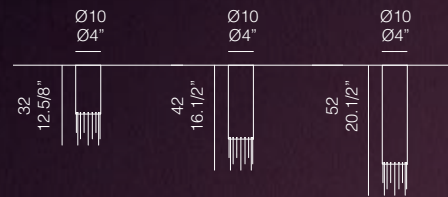

SO 110

ECLSOTUB110
Bronze / Bronzo

ECLSOTUB110NE
Black / Nero

ECLSOTUB110O
Brushed gold / Oro spazzolato

White ceiling canopy / Rosone a soffitto bianco

PL 30 PL 40 PL 50

1 x E27
suitable for led lamps
CE IP 20